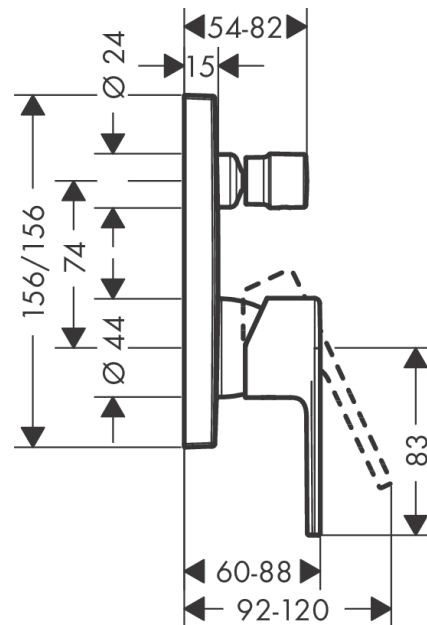

## Vernis Shape

Single lever bath mixer for concealed installation for iBox universal

Surfaces: **Chrome** Article Number: **71468000**

### Description

#### product features

- 2 functions
- connection type: basic set
- flow rate upper outlet: 21 l/min
- flow rate lower outlet: 29 l/min
- min. operating pressure: 1 bar
- max. operating pressure: 10 bar
- ceramic cartridge
- temperature limitation adjustable
- diverter with automatic resetting
- suitable for continuous flow water heaters

### Scale drawing