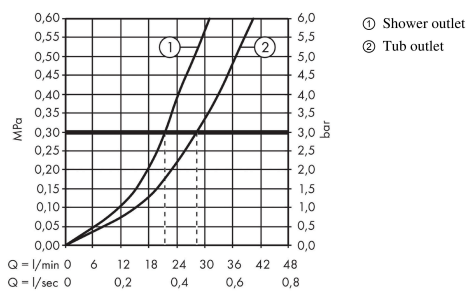

Vernis Shape

Single lever bath mixer for concealed installation for iBox universal

Surfaces: **Chrome** Article Number: **71468000**

Description

product features

- 2 functions
- connection type: basic set
- flow rate upper outlet: 21 l/min
- flow rate lower outlet: 29 l/min
- min. operating pressure: 1 bar
- max. operating pressure: 10 bar
- ceramic cartridge
- temperature limitation adjustable
- diverter with automatic resetting
- suitable for continuous flow water heaters

Product image

Scale drawing

Flowchart