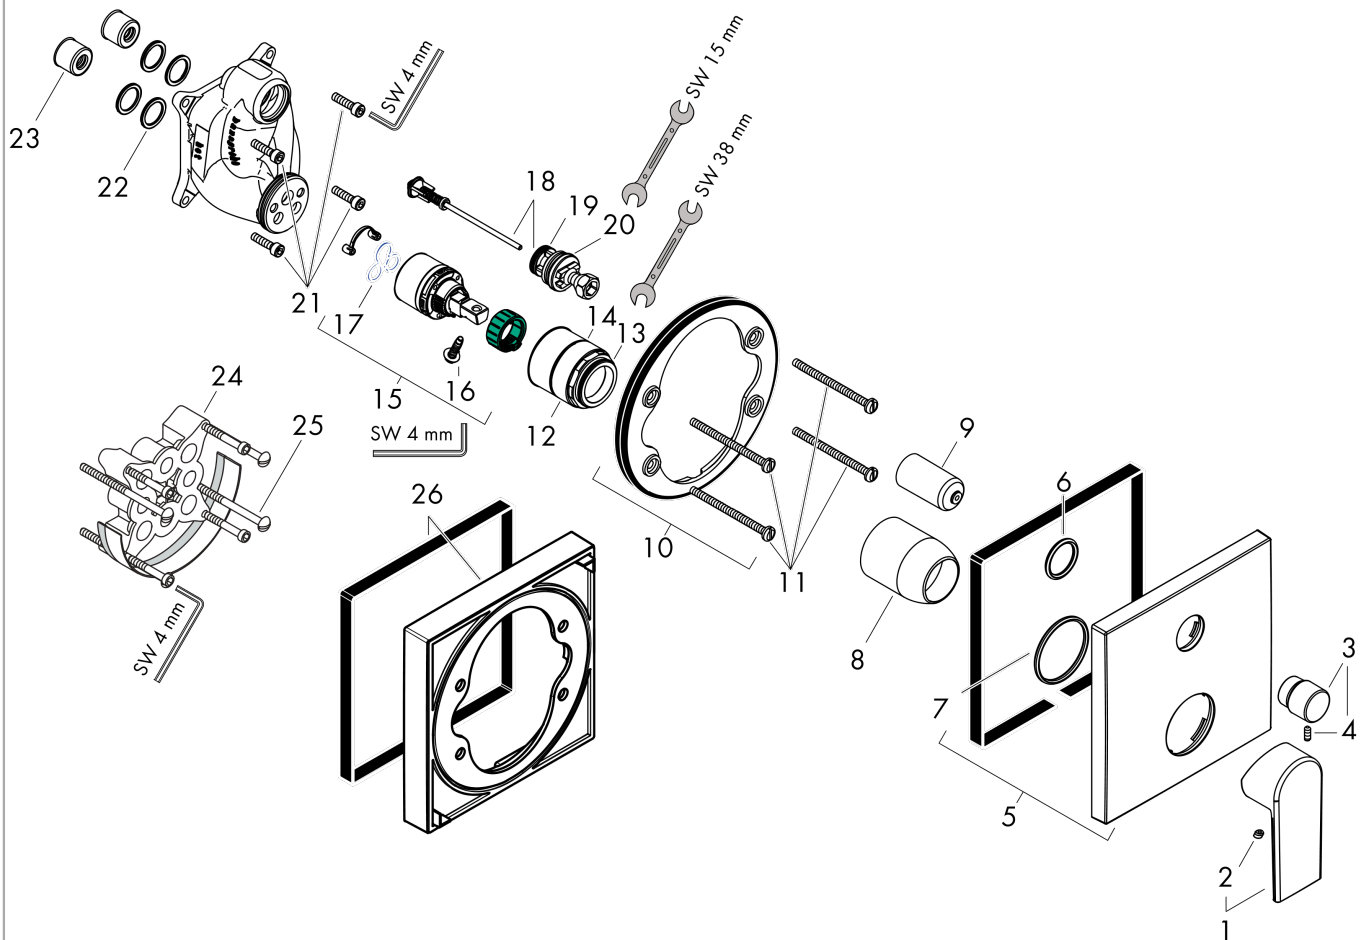

#### product features

- 2 functions
- connection type: basic set
- flow rate upper outlet: 21 l/min
- flow rate lower outlet: 29 l/min
- min. operating pressure: 1 bar
- max. operating pressure: 10 bar
- ceramic cartridge
- temperature limitation adjustable
- diverter with automatic resetting
- suitable for continuous flow water heaters

## Vernis Shape

Single lever bath mixer for concealed installation for iBox universal

Surfaces: **Chrome** Article Number: **71468000**

### Exploded Drawing

Year of production: >04/21

### Spare part list

Year of production: >04/21

Pos.	Description	Article Number	Price	PU
1	handle	93719000	-	1
2	screw cover	96338000	-	1
3	diverter knob	98795000	-	1
4	hollow set screw M4x10	97667000	-	1
5	escutcheon 155 / 155 mm	94302000	-	1
6	O-ring 43x3	98418000	-	1
7	O-ring 23x3	98142000	-	1
8	sleeve	98790000	-	1
9	sleeve	98794000	-	1
10	holder for escutcheon	98793000	-	1
11	set of fixing screws	96454000	-	1
12	nut	98796000	-	1
13	O-ring 30x1,5	98433000	-	1
14	O-ring 39x1,5	98400000	-	1
15	cartridge, assy	92730000	-	1
16	locking screw for handle	95140000	-	1
17	seal	95008000	-	1
18	selector assy	95014000	-	1
19	O-ring 16x2,3	98207000	-	1
20	O-ring 20x2,5	92602000	-	1
21	set of screws	96525000	-	1
22	O-ring 16x2	98133000	-	1
23	noise reduction	94073000	-	1
24	extension 25 mm	13595000	-	1
25	set of fixing screws	97747000	-	1
26	extension 22 mm	13593000	-	1
a	concealed item	01800180	-	1
b	fixation set	96615000	-	1